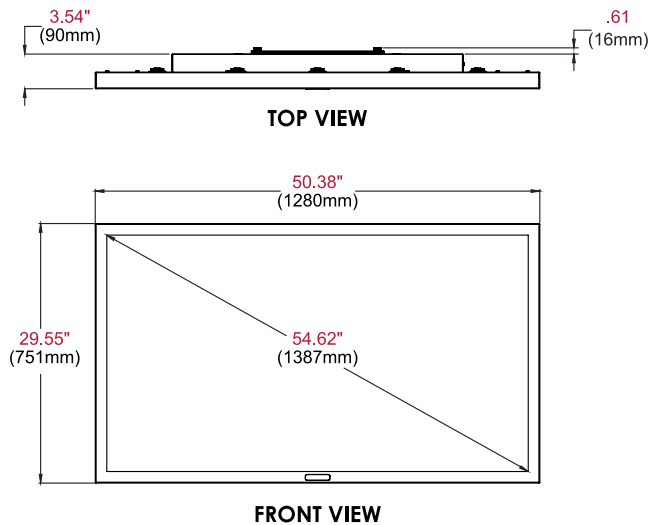

Mechanical

SIZE (W x H x D)	50.40" x 29.60" x 4.15" (1280 x 752 x 105mm)	VESA® PATTERN	400 x 300mm
COLOR	Black	NET WEIGHT	63lb (28.58kg)

Package Specifications

	PACKAGE SIZE (W x H x D)	PACKAGE SHIP WEIGHT	PACKAGE UPC CODE	PACKAGE CONTENTS	UNITS IN PACKAGE
UV551	54.70" x 33.40" x 7.00" (1389 x 848 x 178mm)	70lb (31.75kg)	735029311898	Display, Universal Remote Control, Power Cord, Manual, Input Cover Panel, Display Cover	1

Accessories

- EPT650(-S): Outdoor Universal Tilt Wall Mount
- ESA763PU: Outdoor Articulating Wall Mount
- SPK-060: Xtreme™ Outdoor Soundbar

All dimensions = inch (mm)

Architect Specifications

The UltraView™ Outdoor TV shall be a Peerless-AV model UV551 and shall be located where indicated on the plans. Assembly and installation shall be done according to instructions provided by the manufacturer.