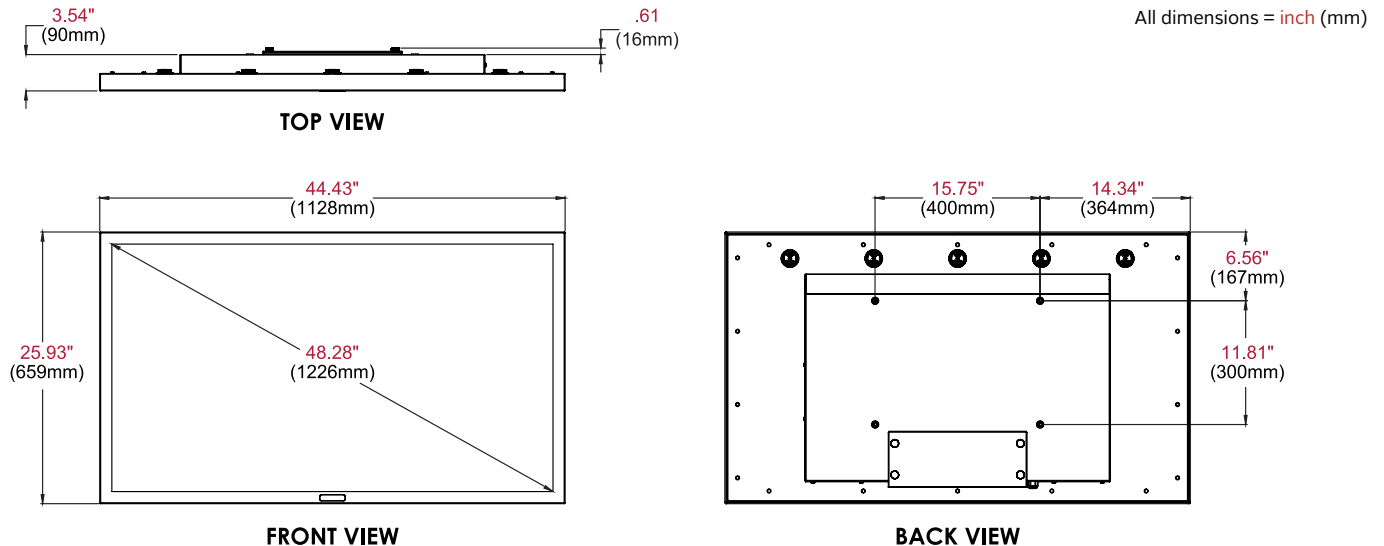

STORAGE AND OPERATING TEMPERATURE	-24°F to 122°F (-31°C to 50°C)
IP RATING	IP55

TV Controller Features

ANALOG TV	NTSC
DIGITAL TV	ATSC, MPEG4, QAM256, H.264
PICTURE ADJUSTMENT	Brightness/Contrast/Sharpness/Noise Reduction
PICTURE MODE	Standard, Dynamic, Personal, Soft
COLOR TEMPERATURE ADJUSTMENT	Cool, Normal, Warm
SCREEN ADJUSTMENT	Normal/Wide/Zoom
CLOCK, SLEEP TIMER	Yes
V-CHIP	Yes

Power

AC INPUT	90 VAC to 240 VAC, 47 to 63 HZ
POWER CONSUMPTION	120W

Input/Output Connections

TV INPUT	Coax, 75 ohm (x1)
VGA INPUT	15 pin D-SUB (x1)
HDMI INPUT	HDMI (x3), 480p, 720p, 1080i, 1080p
CVBS INPUT	RCA (x1)
YPBPR INPUT	RCA, 480i, 480p, 720p, 1080i
VGA STEREO AUDIO INPUT	3.5 mm (x1)
CVBS STEREO AUDIO INPUT	RCA (x1)
YPBPR STEREO AUDIO INPUT	RCA (x1)
AUDIO STEREO OUTPUT	8W + 8W, Analog 3.5mm Headphone Jack
USB	Yes
RS232	DB-9 (Female)
DIGITAL AUDIO OUTPUT (S/PDIF)	RCA (x1)

Mechanical

SIZE (W x H x D)	44.4" x 25.9" x 4.15" (1128 x 658 x 105mm)	VESA® PATTERN	400 x 300mm
COLOR	Black	NET WEIGHT	53lb (24.04kg)

Package Specifications

	PACKAGE SIZE (W x H x D)	PACKAGE SHIP WEIGHT	PACKAGE UPC CODE	PACKAGE CONTENTS	UNITS IN PACKAGE
UV491	48.38" x 29.87" x 7.00" (1229 x 759 x 178mm)	58lb (26.31kg)	735029311881	Display, Universal Remote Control, Power Cord, Manual, Input Cover Panel, Display Cover	1

Accessories

- EPT650(-S): Outdoor Universal Tilt Wall Mount
- ESA763PU: Outdoor Articulating Wall Mount
- SPK-060: Xtreme™ Outdoor Soundbar

Architect Specifications

The UltraView™ Outdoor TV shall be a Peerless-AV model UV491 and shall be located where indicated on the plans. Assembly and installation shall be done according to instructions provided by the manufacturer.

Visit peerless-av.com to see the complete line of AV solutions from Peerless-AV, including outdoor displays, wireless, kiosks, digital audio, display mounts, projector mounts, carts/stands, and a full assortment of accessories.

Peerless-AV
2300 White Oak Circle
Aurora, IL 60502 USA
(800) 865-2112
(630) 375-5100
Fax: (800) 359-6500

Peerless-AV Europe
Unit 3 Watford Interchange
Colonial Way, Watford
Herts, WD24 4WP
United Kingdom
+44 (0) 1923 200100
Fax: +44 (0) 1923 200101

Peerless-AV de México
Ave de las Industrias 413
Parque Industrial Escobedo
Escobedo, N.L.,
Mexico 66050
+52 (81) 8384-8300
Fax: +52 (81) 8384-8360