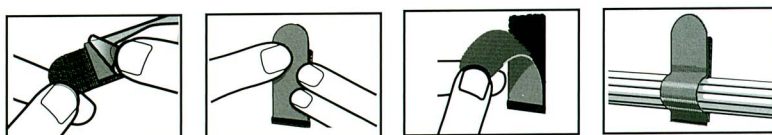

Rip-Tie Econo Series Products can be customized with company names and logos. See page 16 for details.