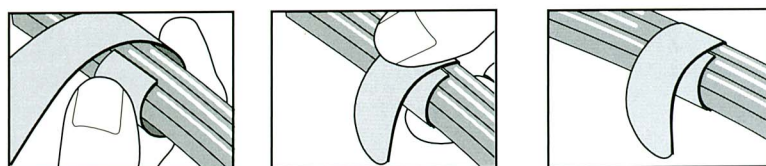

Rip-Tie Econo Series

*Four Econo Series Cable Organizers
At Budget Prices!!*

- Simple and Easy to Use
- Gentle Hold Hook and Loop
- Sewn, NOT Heat Bonded
- Available in Black

EconoWrap

Econo Series

EconoWrap is designed for organizing cables and cords for the professional and home user. Our economical design features a die cut rounded end to make it a snap to loosen.

CATALOG NUMBER	SIZE	UNIT	COLOR
M-07-E02-BK M-07-E05-BK M-07-E20-BK	3/4" X 7"	2-Pack 5-Pack 20-Pack	Black Only
M-11-E02-BK M-11-E05-BK M-11-E20-BK	3/4" X 11"	2-Pack 5-Pack 20-Pack	

- At least 1000 refastenings.
- Available in 3/4" width, 7" and 11" lengths.
- Can be used to hold simple wire or cable bundles.

EconoCatch

EconoCatch organizes cables against many surfaces. The rubber base adhesive allows for attachment to desks, walls, computers and many other kinds of equipment.

CATALOG NUMBER	SIZE	UNIT	COLOR
B-02-E02-BK B-02-E05-BK B-02-E20-BK	3/4" X 2"	2-Pack 5-Pack 20-Pack	Black Only