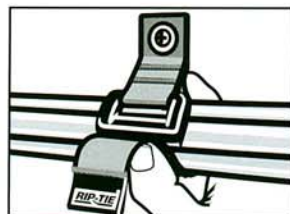

CinchStrap-EG