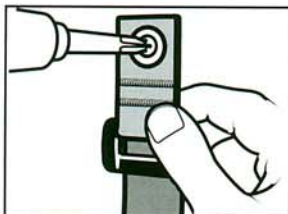

CinchStrap-EG