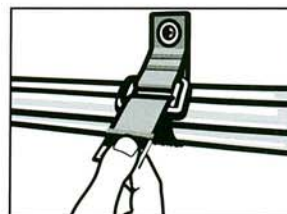

CinchStrap-EG