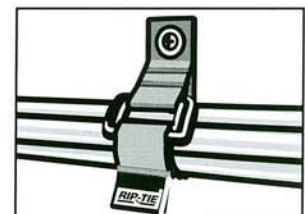

CinchStrap-EG