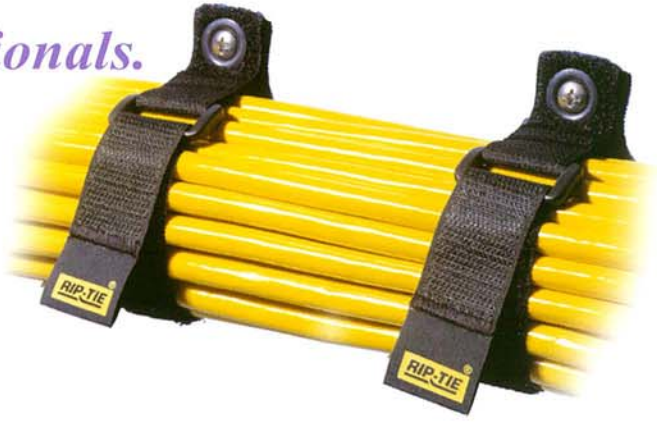

Rip-Tie CinchStrap-EG

Cable Management for Professionals.

CATALOG NUMBER	SIZE	UNIT	COLOR	
N-07-G02- N-07-G10- N-07-G50-	1" X 7"	2-Pack 10-Pack 50-Pack	Black - BK Blue - BU Brown - BN Green - GN Grey - GY Orange - O Red - RD Violet - V White - W Yellow - Y or Rainbow* - RW (10 Colors)	
N-10-G02- N-10-G10- N-10-G50-	1" X 10"	2-Pack 10-Pack 50-Pack		
N-16-G02- N-16-G10- N-16-G50-	1" X 16"	2-Pack 10-Pack 50-Pack		
N-22-G02- N-22-G10- N-22-G50-	1" X 22"	2-Pack 10-Pack 50-Pack		
N-28-G02- N-28-G10- N-28-G50-	1" X 28"	2-Pack 10-Pack 50-Pack		NEW!! NEON COLORS Neon Green - NG Neon Orange - NO Neon Pink - NP Neon Yellow - NY
N-34-G02- N-34-G10- N-34-G50-	1" X 34"	2-Pack 10-Pack 50-Pack		
N-46-G02- N-46-G10- N-46-G50-	1" X 46"	2-Pack 10-Pack 50-Pack		
O-16-G1P- O-16-G10- O-16-G50-	2" X 16"	1-Pack 10-Pack 50-Pack		
O-22-G1P- O-22-G10- O-22-G50-	2" X 22"	1-Pack 10-Pack 50-Pack		
O-28-G1P- O-28-G10- O-28-G50-	2" X 28"	1-Pack 10-Pack 50-Pack		
O-34-G1P- O-34-G10- O-34-G50-	2" X 34"	1-Pack 10-Pack 50-Pack		
O-46-G1P- O-46-G10- O-46-G50-	2" X 46"	1-Pack 10-Pack 50-Pack		
O-70-G1P- O-70-G10- O-70-G50-	2" X 70"	1-Pack 10-Pack 50-Pack		
O-94-G1P- O-94-G10- O-94-G50-	2" X 94"	1-Pack 10-Pack 50-Pack		

The CinchStrap-EG lets you take the stress off horizontal cable runs and safely organize cables from wiring racks, mobile carts, along walls, over doorways and in wiring closets.

Made from durable hook and loop material and a solid brass spur grommet. Features double stitching and fabric pull-tab.

- Attaches to any rack or surface. Use any fastener up to 1/4" diameter for mounting.
- Buckle cinch gives you more leverage.
- Brass grommet. Non-magnetic grommet spreads fastener load evenly without risk of ripping fabric.
- Durable hook and loop material lets you reorganize cables over and over again, up to 10,000 times.
- Sizes to meet every demand from 1" X 7" to 2" X 94" (14 sizes) and available in 14 colors.

Rip-Tie CinchStrap-EG can be customized with company names and logos. See page 16 for details.