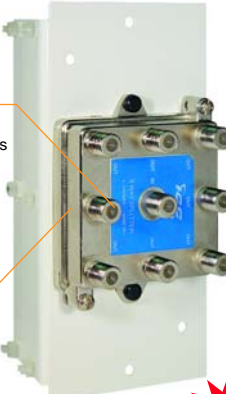

ICRDSAV61C 1 X 6

ICRDSAV81C 1 X 8

2 GHz Splitters

ICRDSAV42C 1 X 4

ICRDSAV62C 1 X 6

ICRDSAV82C 1 X 8

Installer Application Notes

TIP: Drop amplifiers add a 15 dB signal increase from the cable source for multiple splitters and long cable runs for better performance. Cap off any unused ports with termination caps on the splitter