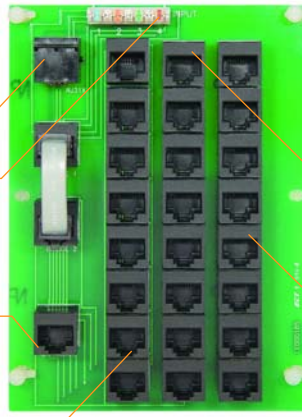

Home Office Telephone Module
ICRDSVDA1C

Support 1-24 Extensions

RJ31X security override jack

4 incoming lines

Expansion jack allows for additional extensions by connecting to expansion board