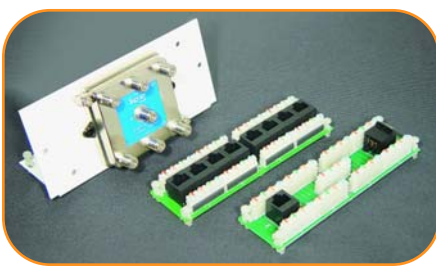

Net.Media Center Module Kits

Modules come kitted, in one package, which allows great flexibility and saves time from sorting product when installing Net.Media Centers in several different locations. They come in two different offerings for voice, data, and video distribution.

3-in-1 Module Kit

ICRSDCKT1

- Telephone Module 1 ea.
- Data Module 1 ea.
- Splitter Module, 1 GHz, 1 Input x 6 Output 1 ea.

2-in-1 Module Kit

ICRSDCKT2

- Telephone Module 1 ea.
- Splitter Module, 1 GHz, 1 Input x 4 Output 1 ea.

Net.Media Accessories

Door Lock

- **ICRSDC2LK** Door Lock for Added Security

Grommet

- **ICRSDCAC2** Feedthrough Grommets Protect Cables from Damage