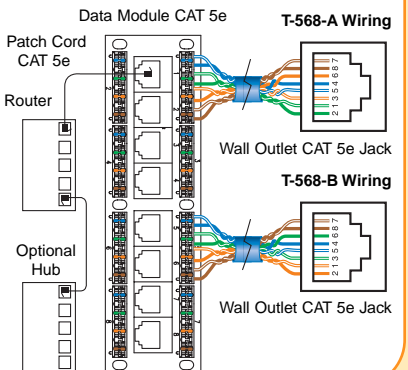

Incoming Lines

14 AWG

Expansion port for more speakers

Connect & Support Up to 4 Computers to the Internet

Built-in firewall protection

High speed internet access through cable modem and DSL

4-Port Router
ICRDS05PRC

NEW

Support Up to 8 Computers

Up to 8 Category 5e data lines

WAN port

4 fast ethernet ports

Also Available
8-Port Network Switching Hub
ICRDS08PSC

Data Module CAT 5e
ICRDSVDA1C

Installer Application Notes

TIP: Provides connectivity for home runs to a 110 IDC and patches to routers, hubs or other active components using RJ-45 patch cords.

OTHER STRUCTURED CABLING COMPANIES TRY TO GET US TO SWITCH, BUT WE ARE VERY HAPPY WITH THE ICC PRODUCT – IT IS TOP QUALITY!