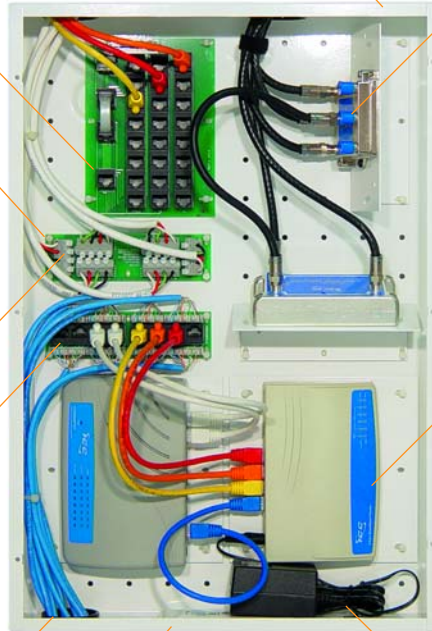

Computer Networking

Network the entire home with data for multi-user computers, printers, scanners, and cable modem or DSL internet access

Top & Bottom Cable Access

Route cable from the top or bottom of the center through 2" protected cable feedthrough knockouts

UL Listed

All Net.Media Centers are UL Listed to ensure high quality

Satellite/Cable & Multi-Room Video

Watch and enjoy satellite, cable TV, and video in any room within your home

Security Interface

ICC's telephone modules have a built-in security override jack (RJ-31X) allowing connection to the security system and when needed an interface with home protective security services. ICC's Universal Brackets can also accommodate other security manufacturer's circuit boards