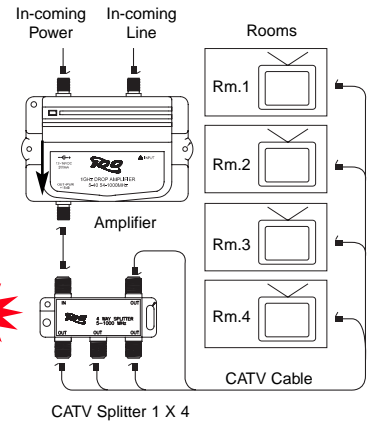

ICRDSAV61C 1 X 6

ICRDSAV81C 1 X 8

2 GHz Splitters

ICRDSAV42C 1 X 4

ICRDSAV62C 1 X 6

ICRDSAV82C 1 X 8

Installer Application Notes

TIP: Drop amplifiers add a 15 dB signal increase from the cable source for multiple splitters and long cable runs for better performance. Cap off any unused ports with termination caps on the splitter

4

DATA AND AUDIO CONNECTIVITY

Audio Module
ICRDSAD14C

Support Up to 10 Stereo Speakers

Allows audio signals to be distributed to 10 stereo speaker locations

Must use impedance matching speakers to avoid damage to the amplifier

Incoming Lines

14 AWG

Expansion port for more speakers

Connect & Support Up to 4 Computers to the Internet

Built-in firewall protection

High speed internet access through cable modem and DSL

4-Port Router
ICRDS05PRC