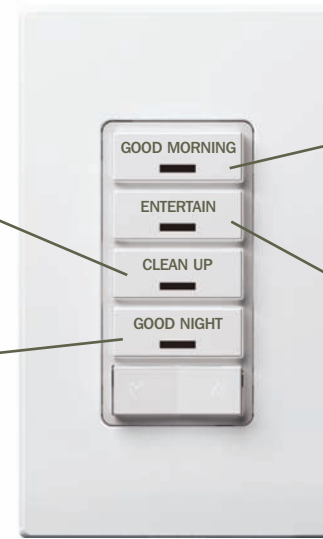

Scene and Zone Control Made Easy

Customize different scenes by presetting and labeling light levels in a given area. For example, control kitchen light levels by type of mood or activity: Good Morning, Entertain, Clean Up, Good Night.

4-Button Scene Controller