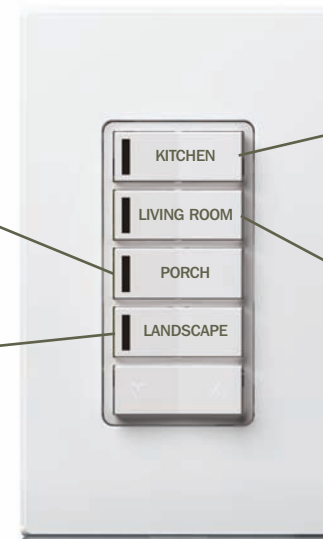

## Scene and Zone Control Made Easy

Customize different scenes by presetting and labeling light levels in a given area. For example, control kitchen light levels by type of mood or activity: Good Morning, Entertain, Clean Up, Good Night.

4-Button Scene Controller

Zone control delivers the flexibility to control a group of lights across the room or throughout the house. It can remotely turn on or off all the Landscape lights or the ones in the Kitchen, Living Room or Porch areas.

4-Button Zone Controller

Create a lived-in look while you're away. Simply schedule interior and exterior lights to switch on/off at pre-selected times, using the Vizia RF+™ Programmer/Timer Remote and appropriate plug-in modules, switches and dimmers.