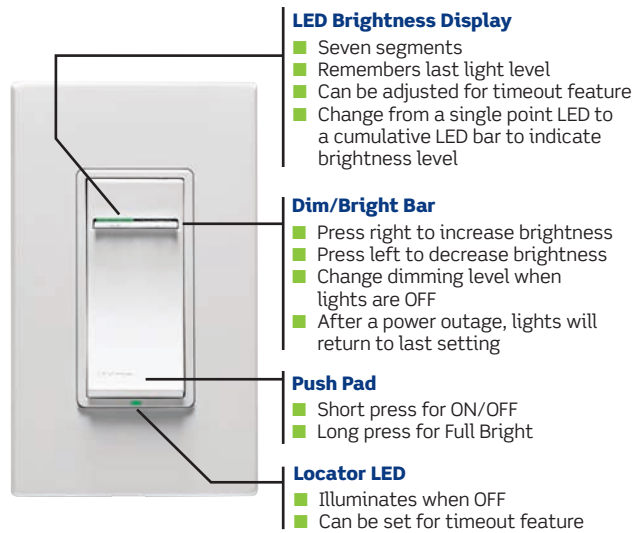

## Scene and Zone Control Made Easy

Customize different scenes by presetting and labeling light levels in a given area. For example, control kitchen light levels by type of mood or activity: Good Morning, Entertain, Clean Up, Good Night.

4-Button Scene Controller

Zone control delivers the flexibility to control a group of lights across the room or throughout the house. It can remotely turn on or off all the Landscape lights or the ones in the Kitchen, Living Room or Porch areas.

4-Button Zone Controller

Create a lived-in look while you're away. Simply schedule interior and exterior lights to switch on/off at pre-selected times, using the Vizia RF+™ Programmer/Timer Remote and appropriate plug-in modules, switches and dimmers.

#### Advanced Features

- Energy save mode
- Minimum brightness adjustment
- Preset ON level
- 49 adjustable fade rates

The Vizia RF +™ Collection features a return-to-neutral push pad that provides the ultimate in visual and tactile appeal. And, because all Vizia RF + dimmers use digital technology, they offer soft fade-on/fade-off, selectable fade rates and minimum brightness levels.