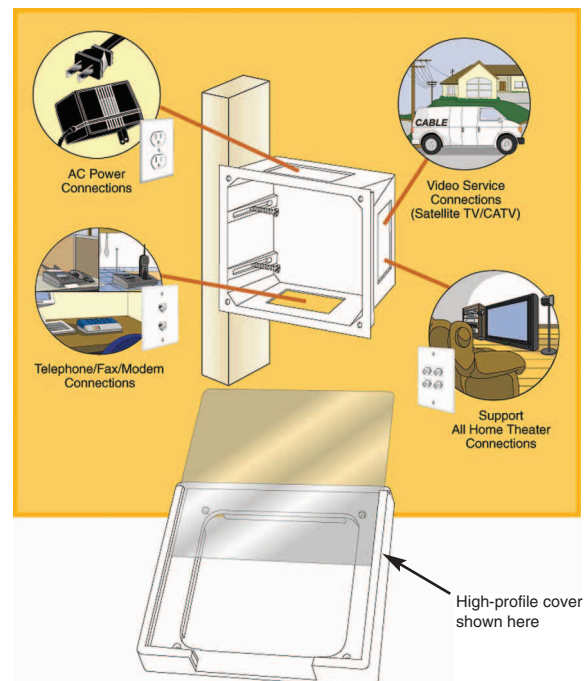

## Introducing Leviton's Exclusive New R.E.B Recessed Entertainment Box

Think "Inside the Box"

### Definition

The Leviton Recessed Entertainment Box (R.E.B.) is designed to help the installer manage home theater electronics from a single location. The R.E.B. centralizes device connection points for all AC power, audio, video, home theater, data and phone connections. The R.E.B. enables consumers to take advantage of the latest technologies such as satellite TV, internet access, home networking, whole-house audio/video and more.

### Application

Flush-mounted on the wall, the R.E.B. installs practically invisibly behind wall units and entertainment centers, wall-mount flat screen TVs and computer workstations. Perfect for both new construction and retrofit applications, the R.E.B. is a cost-effective modular distribution point that is ideal for houses, apartments, coops and condominiums.

## R.E.B. Features and Benefits

- Utilizing “old work” junction boxes and low voltage mounting brackets, the installer can configure the three device openings with any combination of line and low voltage products to support any application.
- A low profile frame comes with the R.E.B. This frame meets consumers’ aesthetic expectations by providing a neat, clean recessed installation.
- A snap-in junction box cover provides the installer with a means of running electrical piping for component to component applications.
- The R.E.B. can be used for new construction (stud-mounted) and retrofit (wall-mounted) applications. The product’s versatility allows its use in a myriad of remodeling applications.
- An optional high profile cover is also available that channels all wires through the bottom of the R.E.B. for a neat, finished installation.
- Offered in paintable white ABS molded plastic, providing structural integrity equal to, or better than, comparable metal enclosures at less cost.
- Two-Year Limited Product Warranty.