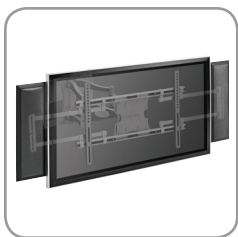

EAR-S product information sheet

Product Specifications

Supports up to: 20 lbs (9.1 kg) per speaker

Color: Black and Platinum

Product Benefits

- Low profile design allows for flush mounting
- Connects to the UCL-X, UCL-L, G3FP, FSUA, DCM UA and SCM UA
- Adjustable to fit most large/extra large flat panels
- Integrated cable management routes wires
- Easily install without removing flat panel

EAR-S can be easily attached to the mount without needing to remove the flat panel.

Series

EAR-S

EAR-C

OmniMount, an innovator of A/V mounts and furniture for more than a quarter century is the choice of professional installers and the brand most recommended by flat panel manufacturers. With its low profile design, the EAR-S offers the perfect solution for mounting flat panel stereo speakers flush to the screen. This ideal positioning ensures that sound and video come from the same direction – no matter how the flat panel is positioned.

EAR-S technical data sheet

OmniMount, an innovator of A/V mounts and furniture for more than a quarter century is the choice of professional installers and the brand most recommended by flat panel manufacturers. With its low profile design, the EAR-S offers the perfect solution for mounting flat panel stereo speakers flush to the screen. This ideal positioning ensures that sound and video come from the same direction – no matter how the flat panel is positioned.

Product Specifications

Supports up to: 20 lbs (9.1 kg) per speaker

Color: Black and Platinum

Product Benefits

- Low profile design allows for flush mounting
- Connects to the UCL-X, UCL-L, G3FP, FSUA, DCM UA and SCM UA
- Adjustable to fit most large/extra large flat panels
- Integrated cable management routes wires
- Easily install without removing flat panel