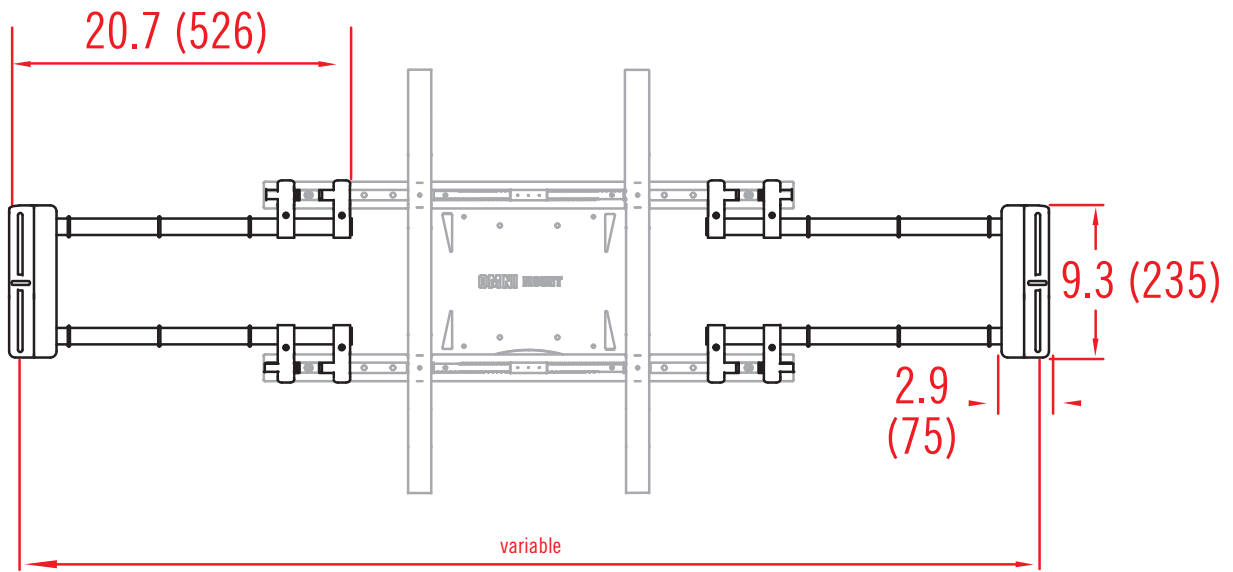

EAR-S line drawing

inches (mm)