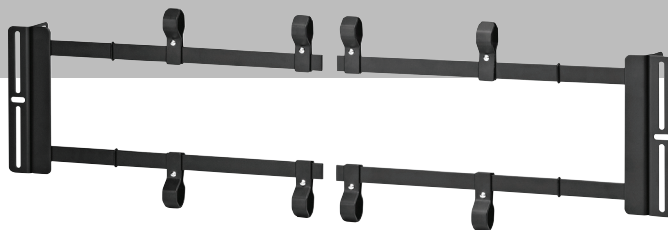

EAR-S product information sheet

Product Specifications

Supports up to: 20 lbs (9.1 kg) per speaker

Color: Black and Platinum

Product Benefits

- Low profile design allows for flush mounting
- Connects to the UCL-X, UCL-L, G3FP, FSUA, DCM UA and SCM UA
- Adjustable to fit most large/extra large flat panels
- Integrated cable management routes wires
- Easily install without removing flat panel

EAR-S can be easily attached to the mount without needing to remove the flat panel.

Series

EAR-S

EAR-C

OmniMount, an innovator of A/V mounts and furniture for more than a quarter century is the choice of professional installers and the brand most recommended by flat panel manufacturers. With its low profile design, the EAR-S offers the perfect solution for mounting flat panel stereo speakers flush to the screen. This ideal positioning ensures that sound and video come from the same direction – no matter how the flat panel is positioned.

EAR-S technical data sheet

OmniMount, an innovator of A/V mounts and furniture for more than a quarter century is the choice of professional installers and the brand most recommended by flat panel manufacturers. With its low profile design, the EAR-S offers the perfect solution for mounting flat panel stereo speakers flush to the screen. This ideal positioning ensures that sound and video come from the same direction – no matter how the flat panel is positioned.

Product Specifications

Supports up to: 20 lbs (9.1 kg) per speaker

Color: Black and Platinum

Product Benefits

- Low profile design allows for flush mounting
- Connects to the UCL-X, UCL-L, G3FP, FSUA, DCM UA and SCM UA
- Adjustable to fit most large/extra large flat panels
- Integrated cable management routes wires
- Easily install without removing flat panel